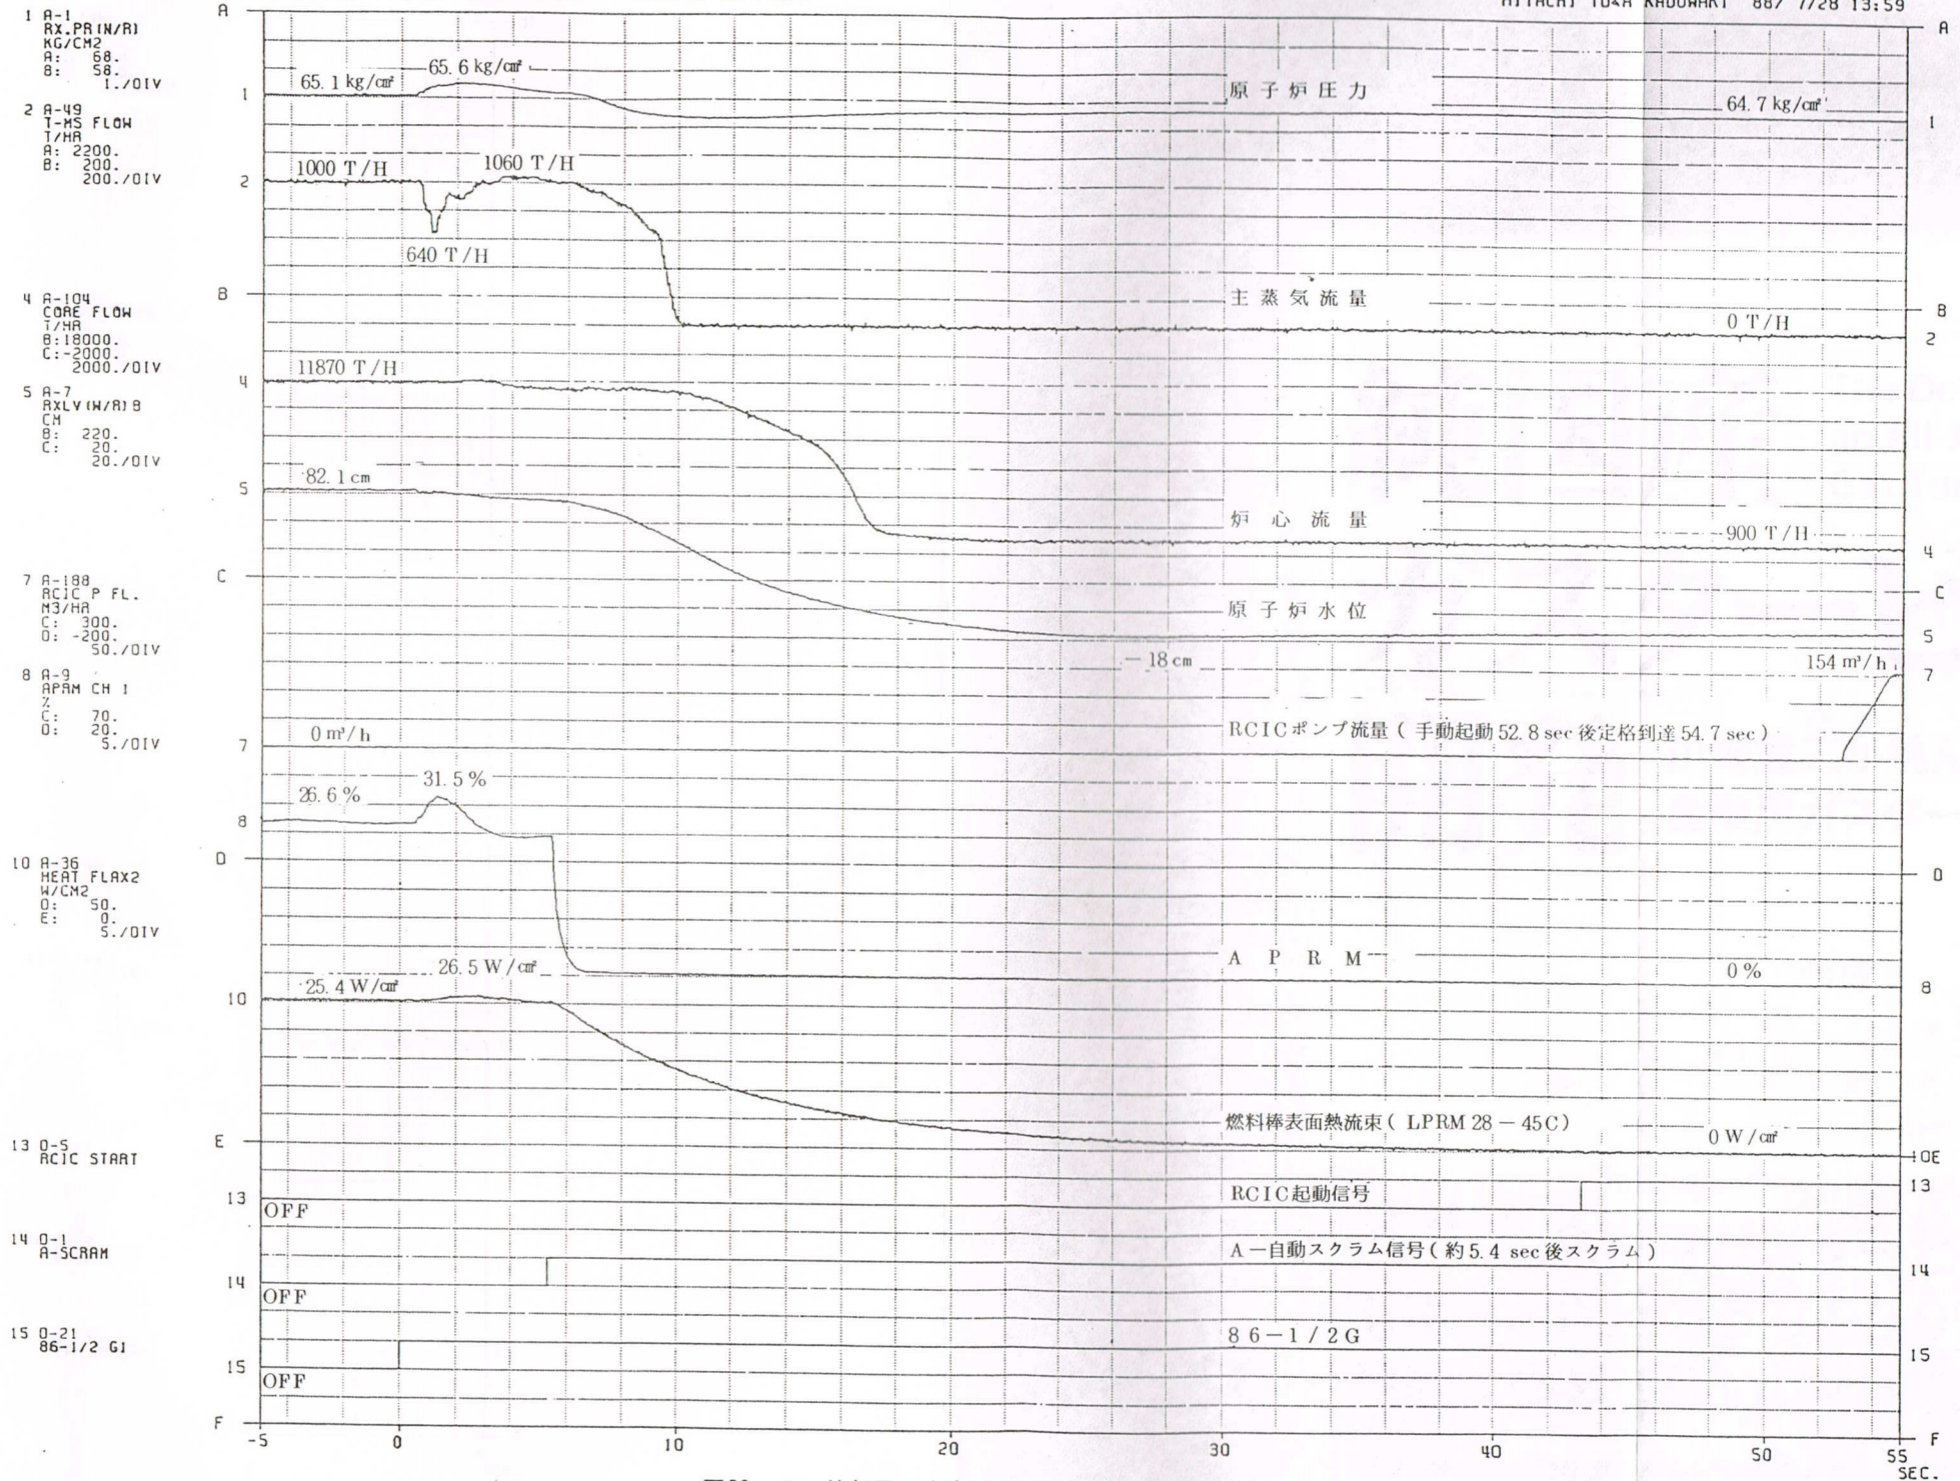

NUSTARSNS-2] LOAC

300 LOSS OF AC POWER LOSS OF AC POWER

HITACHI TD4A KADOHAKI 88/ 7/28 13:59

図30-1 外部電源喪失試験時過渡応答 (原子炉系)